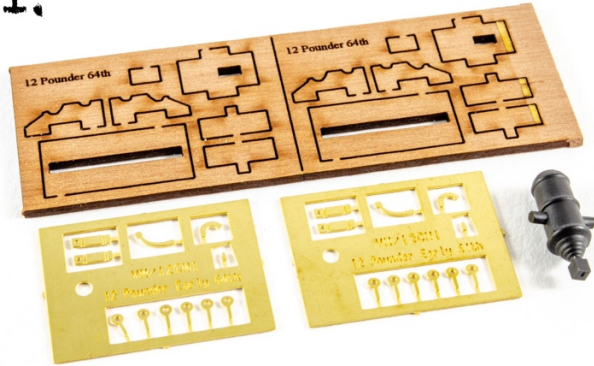

VANGUARD MODELS

BY CHRIS WATTON

Building the 12lb carronade – sliding carriage

1.

2.

3.

4.

5.

6.

7.

8.

9.

10.

11.

12.