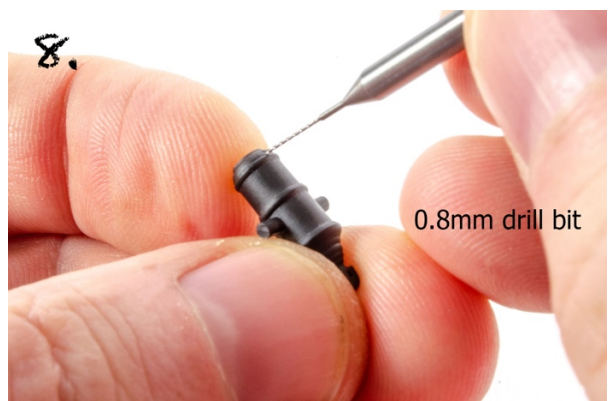

VANGUARD MODELS

BY CHRIS WATTON

Building the 12lb carronade – sliding carriage

1.

2.

3.

4.

5.

6.

7.

8.